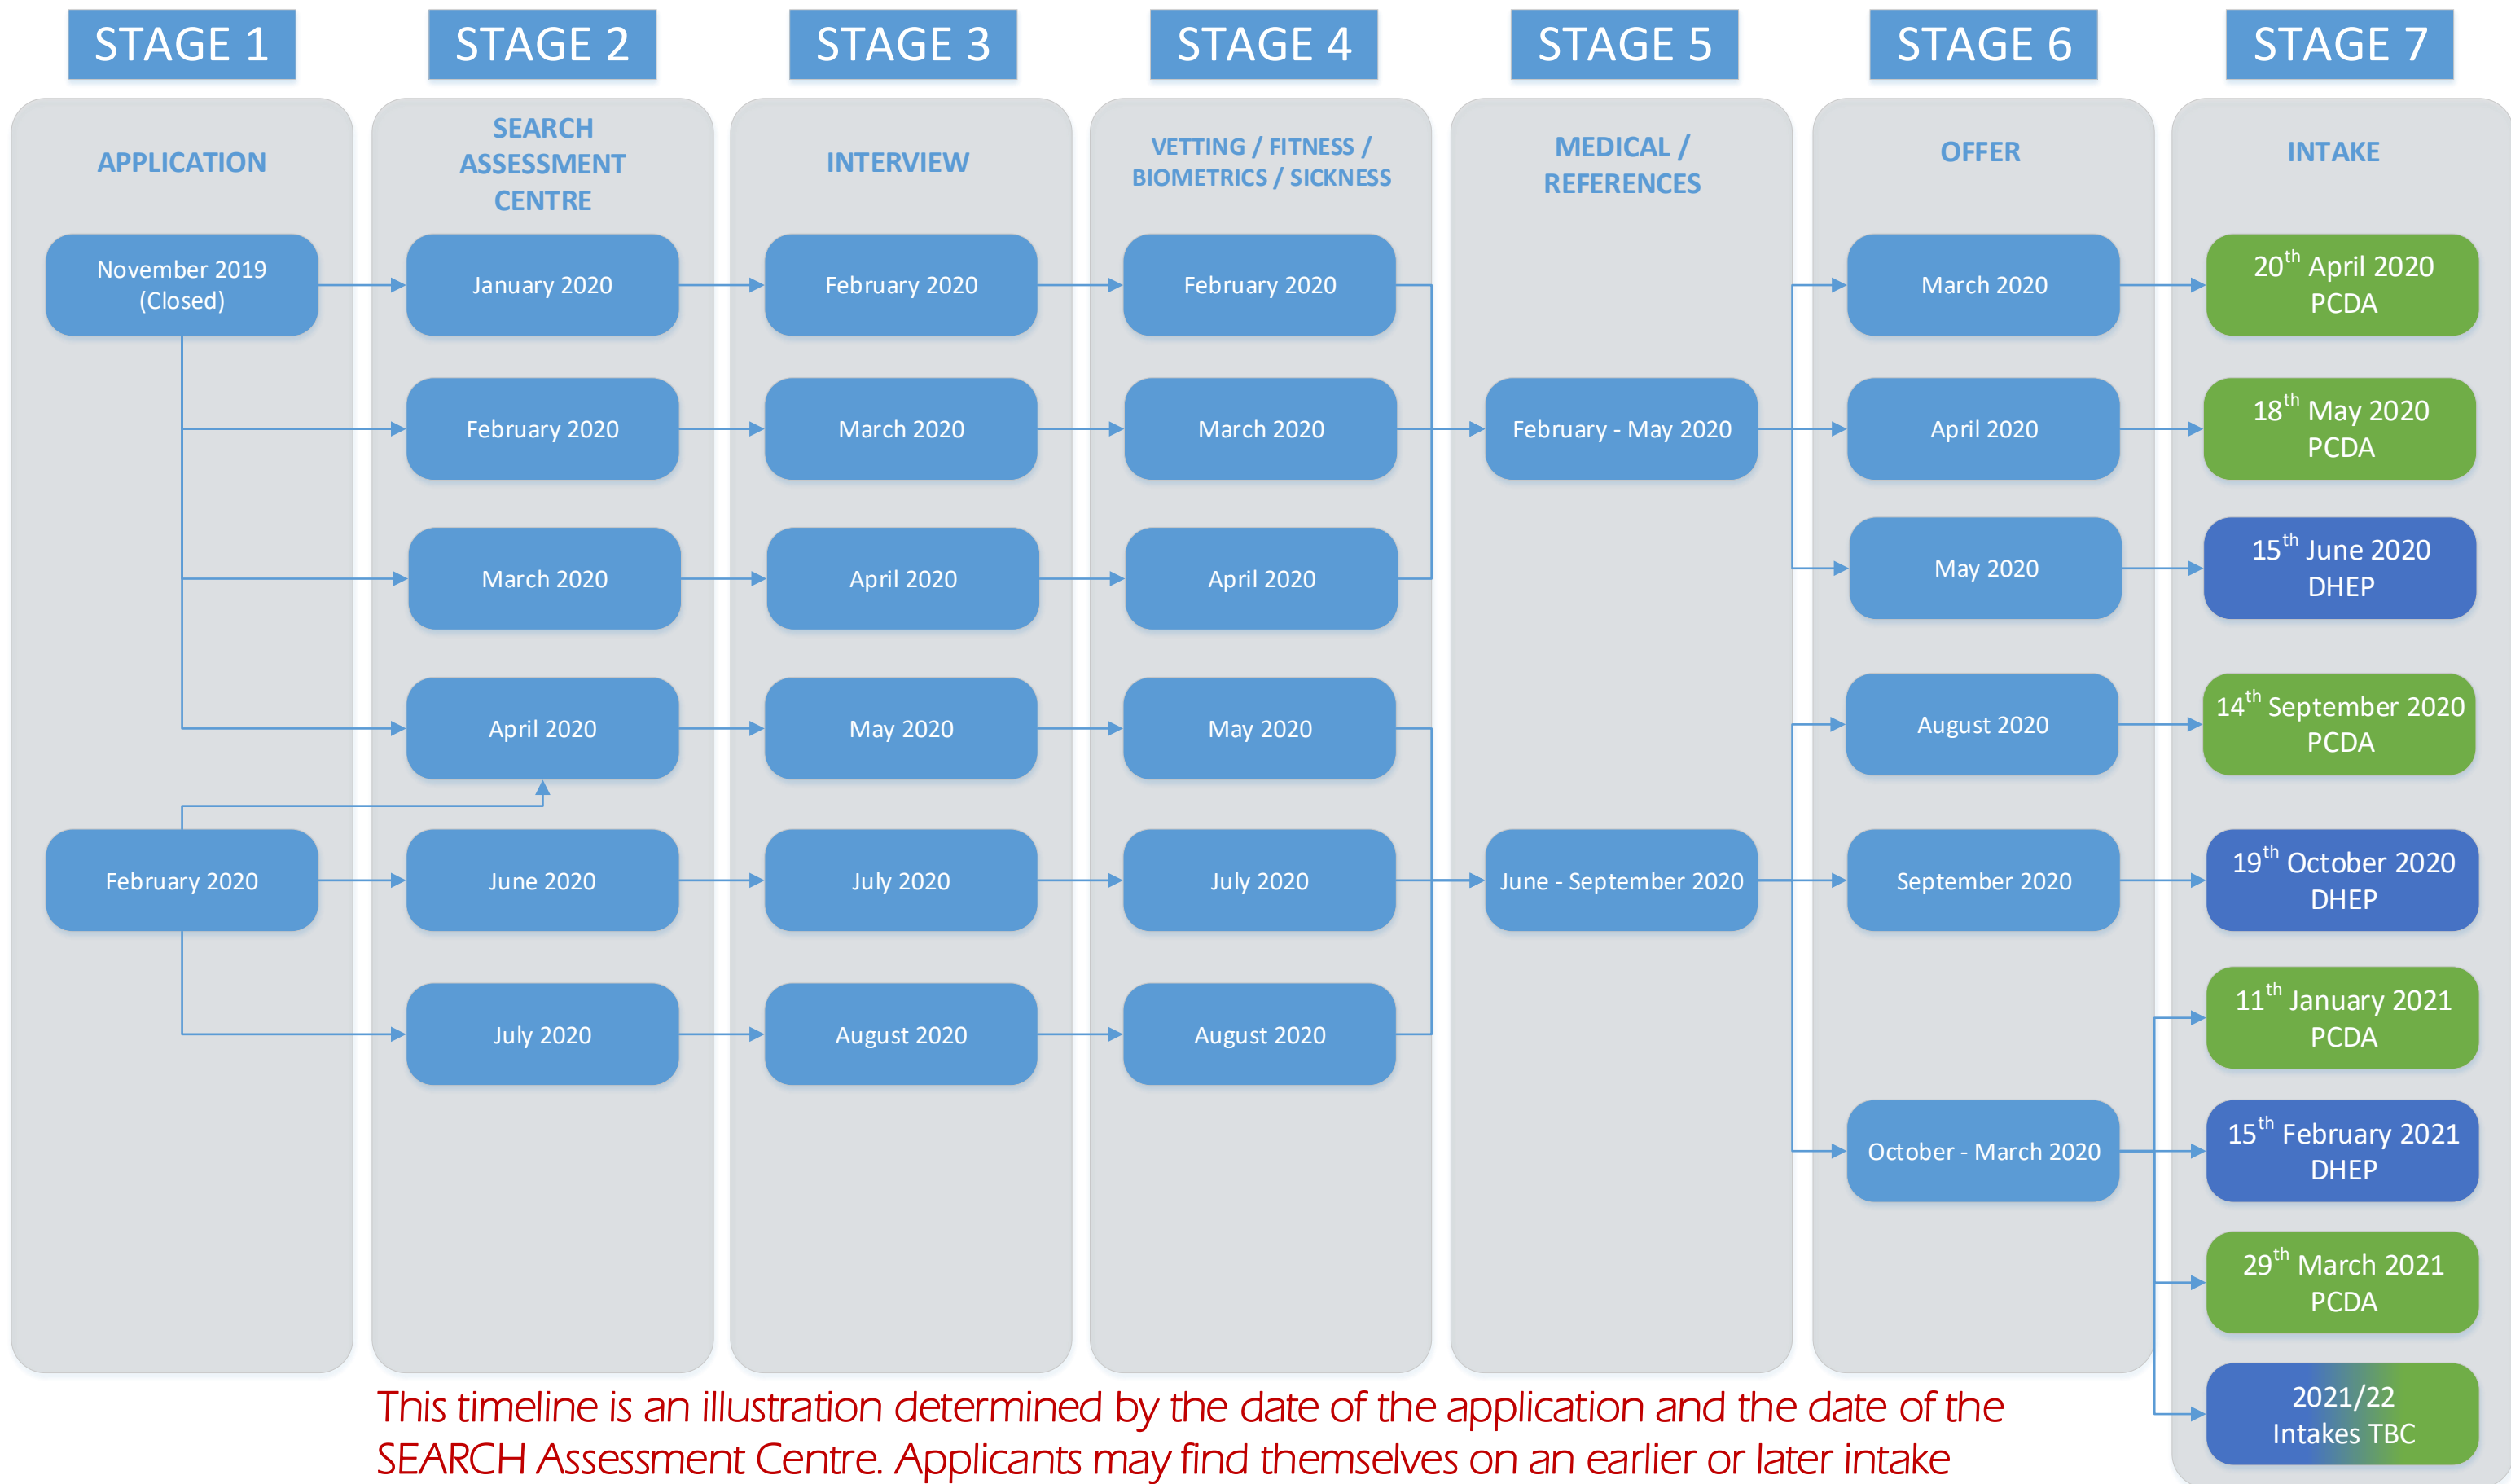

PEQF STUDENT OFFICER RECRUITMENT TIMELINE

This timeline is an illustration determined by the date of the application and the date of the SEARCH Assessment Centre. Applicants may find themselves on an earlier or later intake dependent on the availability throughout the recruitment process.